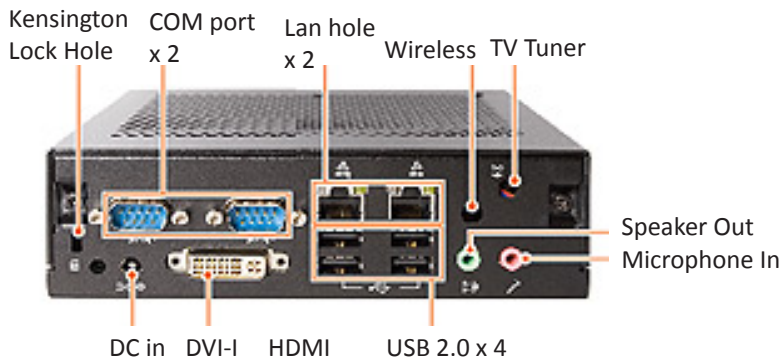

DIGITAL MEDIA PLAYER DMP-270

The Medius DMP-270 Digital Engine is an easy-to-install media player with a built-in processor and memory. The digital engine features integrated graphics and Intel® Atom™ technology.

SPECIFICATIONS

DIMENSIONS

- 166 x 48 x 157 mm (WxHxD)
- 6.54" x 1.89" x 6.18"

CPU

- Intel Atom N270 1.6Ghz processor

CHIPSET

- Intel 945GSE Chipset

MEMORY

- Supports up to 2GB (1 SO-DIMM)

GRAPHICS

- Intel GMA 950GSE Chipset
- HD content support
- DVI-I Port or VGA Port (via DVI to VGA adapter)
- Media content support up to 480P/720P

AUDIO

- Realtek HD Audio CODEC ALC662