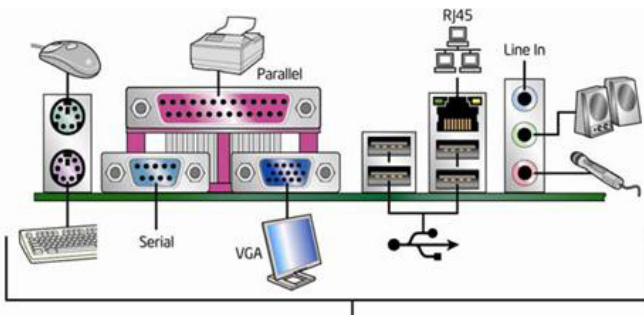

## DIGITAL MEDIA PLAYER DMP-241

The Medius DMP-241 is an ultra-compact Mini-ITX case. With a discreet appearance, the DMP-241 is perfect for use in POS and KIOSK applications. Powered by the Intel® D425KT motherboard.